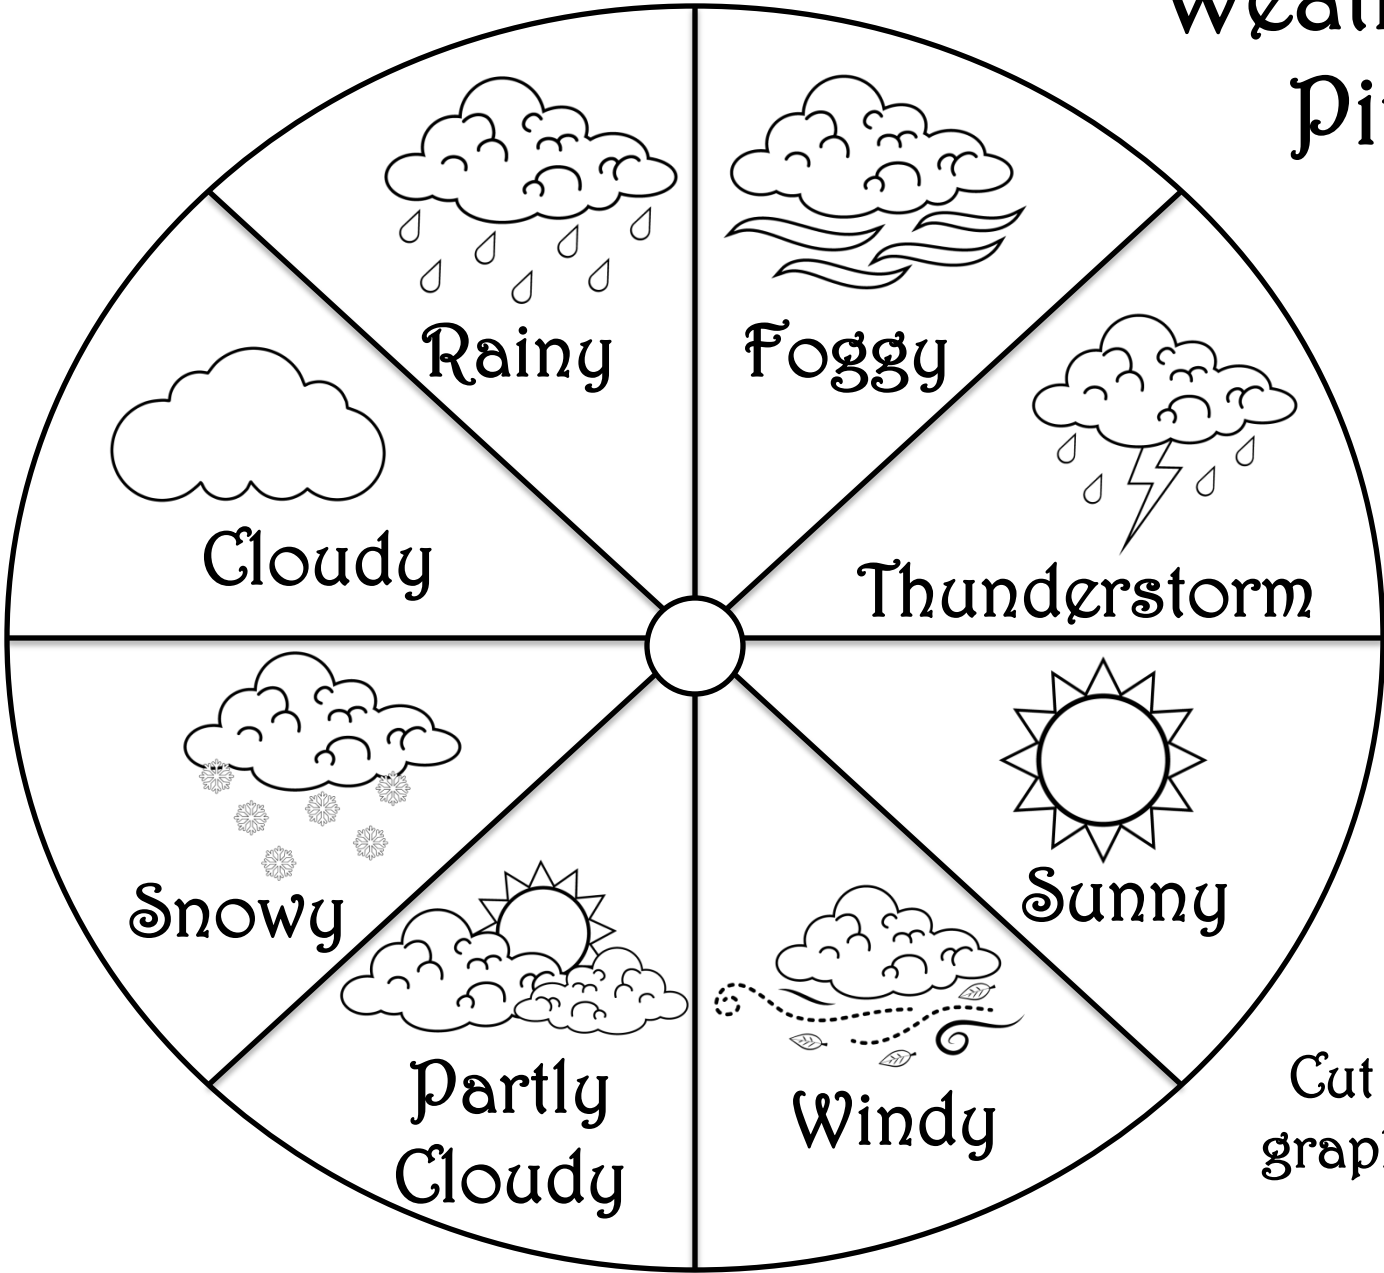

LEARNING ABOUT

WEATHER GRAPH

Direction: Have students cut out the weather label paste them into the weather calendar chart every day, Monday to Friday? And have students cut out the weather pinwheel and talk about what weather looks like today in the classroom.

Weather Calendar Chart

Monday	Tuesday	Wednesday	Thursday	Friday

Weather Graph Pinwheel

Cut out the weather graph pinwheel using push pin