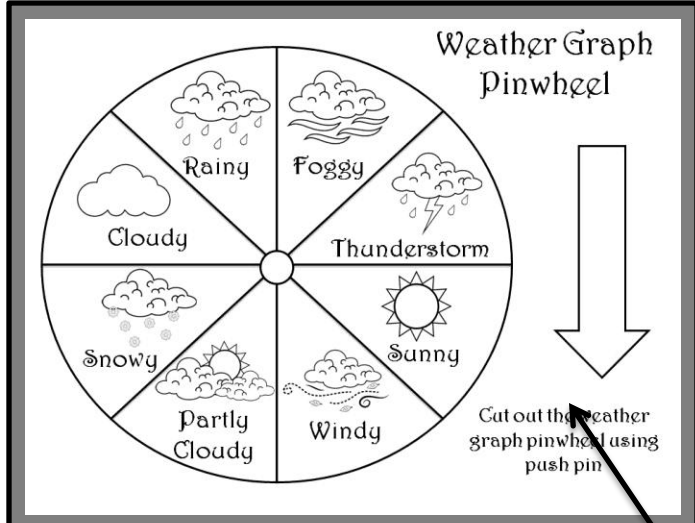

LEARNING ABOUT

WEATHER GRAPH

Direction: Have students cut out the weather label paste them into the weather calendar chart every day, Monday to Friday? And have students cut out the weather pinwheel and talk about what weather looks like today in the classroom.

Weather Calendar Chart

Monday	Tuesday	Wednesday	Thursday	Friday
			 Partly Cloudy	
 Rainy				 Windy

Paste the weather label blank boxes

Direction: Folded colour paper in to half and glue cover page and weather calendar chart, pinwheel

Cover Page

Weather Calendar Chart

Weather Graph Pinwheel

Learning About Weather Graph

Name: _____

Weather Calendar Chart Labels

- Cut out the weather labels and paste them on page 2

 Partly Cloudy	 Foggy	 Rainy	 Snowy	 Sunny
 Thunderstorm	 Windy	 Cloudy	 Partly Cloudy	 Foggy
 Rainy	 Snowy	 Sunny	 Thunderstorm	 Windy
 Cloudy	 Partly Cloudy	 Foggy	 Rainy	 Snowy

Weather Calendar Chart

Monday	Tuesday	Wednesday	Thursday	Friday

Weather Graph Pinwheel

Cut out the weather graph pinwheel using push pin